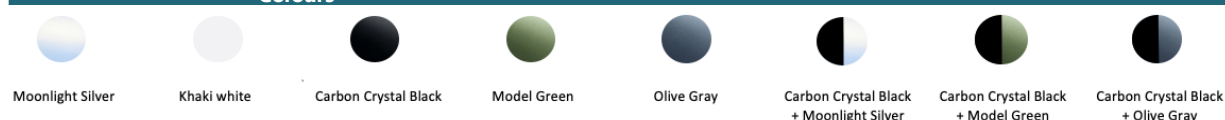

Drive Assistant	EX 2WD	EX + AWD
Automatic Emergency Braking (AEB) System – Vehicle, Pedestrian, and Bicycle Recognition	•	•
Adaptive Cruise Control (ACC)	•	•
Forward Collision Warning (FCW)	•	•
Lane Departure Warning (LDW)	•	•
Lane Keeping Assistance (LKA)	•	•
Multi-collision Brake (MCB)	•	•
Speed Assist Systems (SAS) (SLIF & SCF)	•	•
Intelligent Active Speed Limit	•	•
Traffic Jam Assist (TJA)	•	•
Integrated Cruise Assist (ICA)	•	•
Intelligent High Beam Control (IHC)	•	•
Intelligent Speed Assist (ISA)	•	•
Traffic Sign Recognition (TSR) (Speed Limit Signs)	•	•
Blind Spot Detection (BSD)	•	•
Door Opening Warning (DOW)	•	•
Rear Traffic Alert (RTA)	•	•
Lane Change Assist (LCA)	•	•
Emergency Lane Keeping (ELK)	•	•
Rear Cross Traffic Assist with Braking	•	•
Driver Monitoring System (DMS)	•	•
Child Detection (Vital Sign Detection)	•	•
HD Panoramic Image (360°)	•	•

Lamps	EX 2WD	EX + AWD
Front Fog Lamp	-	•
Rear Fog Lamp	•	•
LED Headlamps	•	•
Welcome Light	-	•
Height-adjustable Headlamps	•	•
High Mounted Rear Brake Light	•	•
Automatic Headlamps	•	•
Dual Reversing Lights	•	•
Follow-me-home Lights	•	•
LED Daytime Running Lights	•	•
LED Tail Lights	•	•

Colours