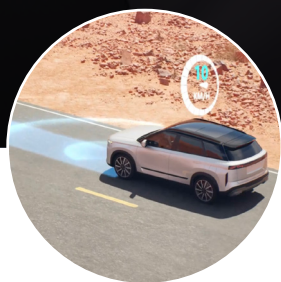

Panoramic Sunroof

Retractable Handles

THE BACK

ROOTED IN HERITAGE, DESIGNED FOR THE FUTURE

Drawing from the swift precision of the hunt and the sleek contours of modern design, the JAECOO J7 is primal at either end.

14.8" Touchscreen

Multiple Drive Modes

AWD

ADVANCED DRIVER-ASSISTANCE SYSTEMS (ADAS)

PROTECTING WHAT MATTERS MOST

The JAECCO J7 delivers unmatched protection, achieving a global 5-star security and safety standard.